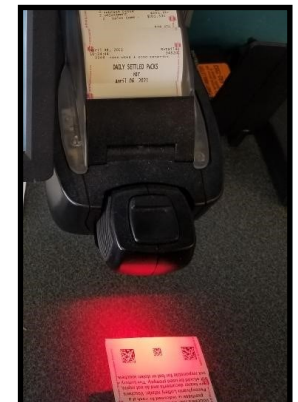

- Players may either insert the voucher into the document scanner (face-up, like a playslip) or scan the voucher's barcode with the terminal's barcode reader.
- If the voucher is valid, the terminal will credit the balance for the amount shown on the voucher.

Document Scanner

Barcode Reader

REDEMPTION ON THE WAVE 8 TERMINAL

How to Cash a Voucher on the WAVE 8 Terminal:

1. Touch the **[CASH/REPLAY]** tab.
2. Touch **[VOUCHER CASH]**.
3. Scan the voucher with the BCR or insert the voucher into the document scanner.
4. The terminal prints a Pay Receipt. Pay the player the amount shown.