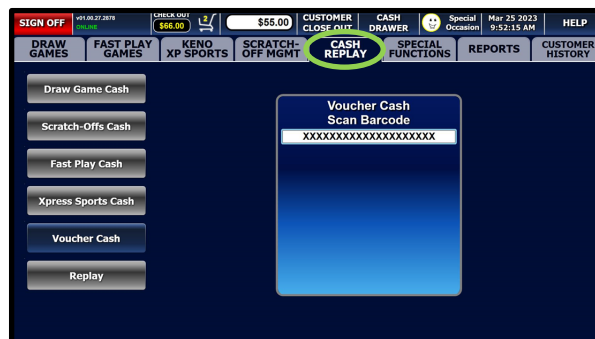

- Players may either insert the voucher into the document scanner (face-up, like a playslip) or scan the voucher's barcode with the terminal's barcode reader.
- If the voucher is valid, the terminal will credit the balance for the amount shown on the voucher.

Document Scanner

Barcode Reader

REDEMPTION ON THE WAVE 8 TERMINAL

How to Cash a Voucher on the WAVE 8 Terminal:

1. Touch the **[CASH/REPLAY]** tab.
2. Touch **[VOUCHER CASH]**.
3. Scan the voucher with the BCR or insert the voucher into the document scanner.
4. The terminal prints a Pay Receipt. Pay the player the amount shown.