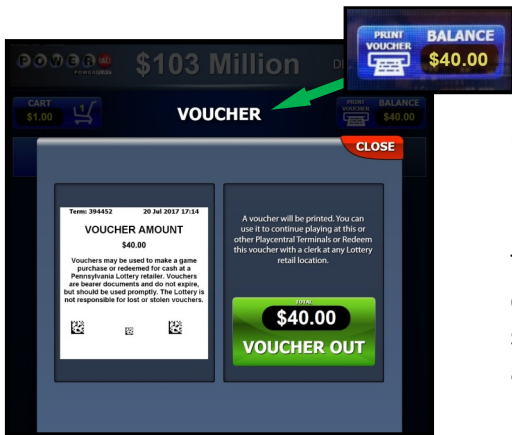

PA LOTTERY VOUCHER

Quick Reference Guide

INTRODUCTION TO VOUCHERS

What is a Voucher?

A Pennsylvania Lottery voucher is a receipt for any remaining dollar credits available on PlayCentral-type self-service terminals.

Sample Voucher

How Do Players Get Vouchers?

Players may print a voucher for any remaining dollar credits by touching the **[PRINT VOUCHER]** icon at the top-right of the screen.

The player will be prompted to confirm printing by selecting **[VOUCHER OUT]** on the next screen. Once confirmed, the voucher will print. For detailed step-by-step instructions, please review the terminal's operations guide available on www.palottery.com.

- Players may either insert the voucher into the document scanner (face-up, like a playslip) or scan the voucher's barcode with the terminal's barcode reader.
- If the voucher is valid, the terminal will credit the balance for the amount shown on the voucher.

Document Scanner

Barcode Reader

REDEMPTION ON THE WAVE 8 TERMINAL

How to Cash a Voucher on the WAVE 8 Terminal:

1. Touch the **[CASH/REPLAY]** tab.
2. Touch **[VOUCHER CASH]**.
3. Scan the voucher with the BCR or insert the voucher into the document scanner.
4. The terminal prints a Pay Receipt. Pay the player the amount shown.